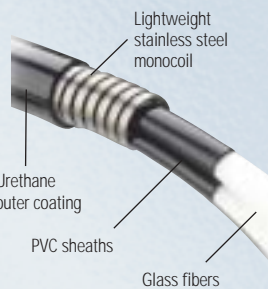

Welch Allyn MFI Sōlarc[®] Headlight System

Easy to wear. Hard to wear out.

WelchAllyn[®]

Advancing Frontline Care[™]

Added adjustments for better comfort

Fine tune the two ratchet adjustment systems until the soft, flexible headpiece fits just right.

Spot adjustment
from 20mm to 75mm at
16" operating distance

Luminaire improves your view
Precision optics are securely aligned in a
lightweight alloy luminaire body.

Lightweight stainless steel monocoil
Urethane outer coating
PVC sheaths
Glass fibers

Sleek design
complements any setting

Manual dimmer
provides control of light output
from 0% to 100%

Multiconnection turret for Sölarc light source

The Sölarc light source is also available with a multiconnection turret that lets you plug in most Storz, Olympus, Wolf, and ACMI fiber optic bundles.